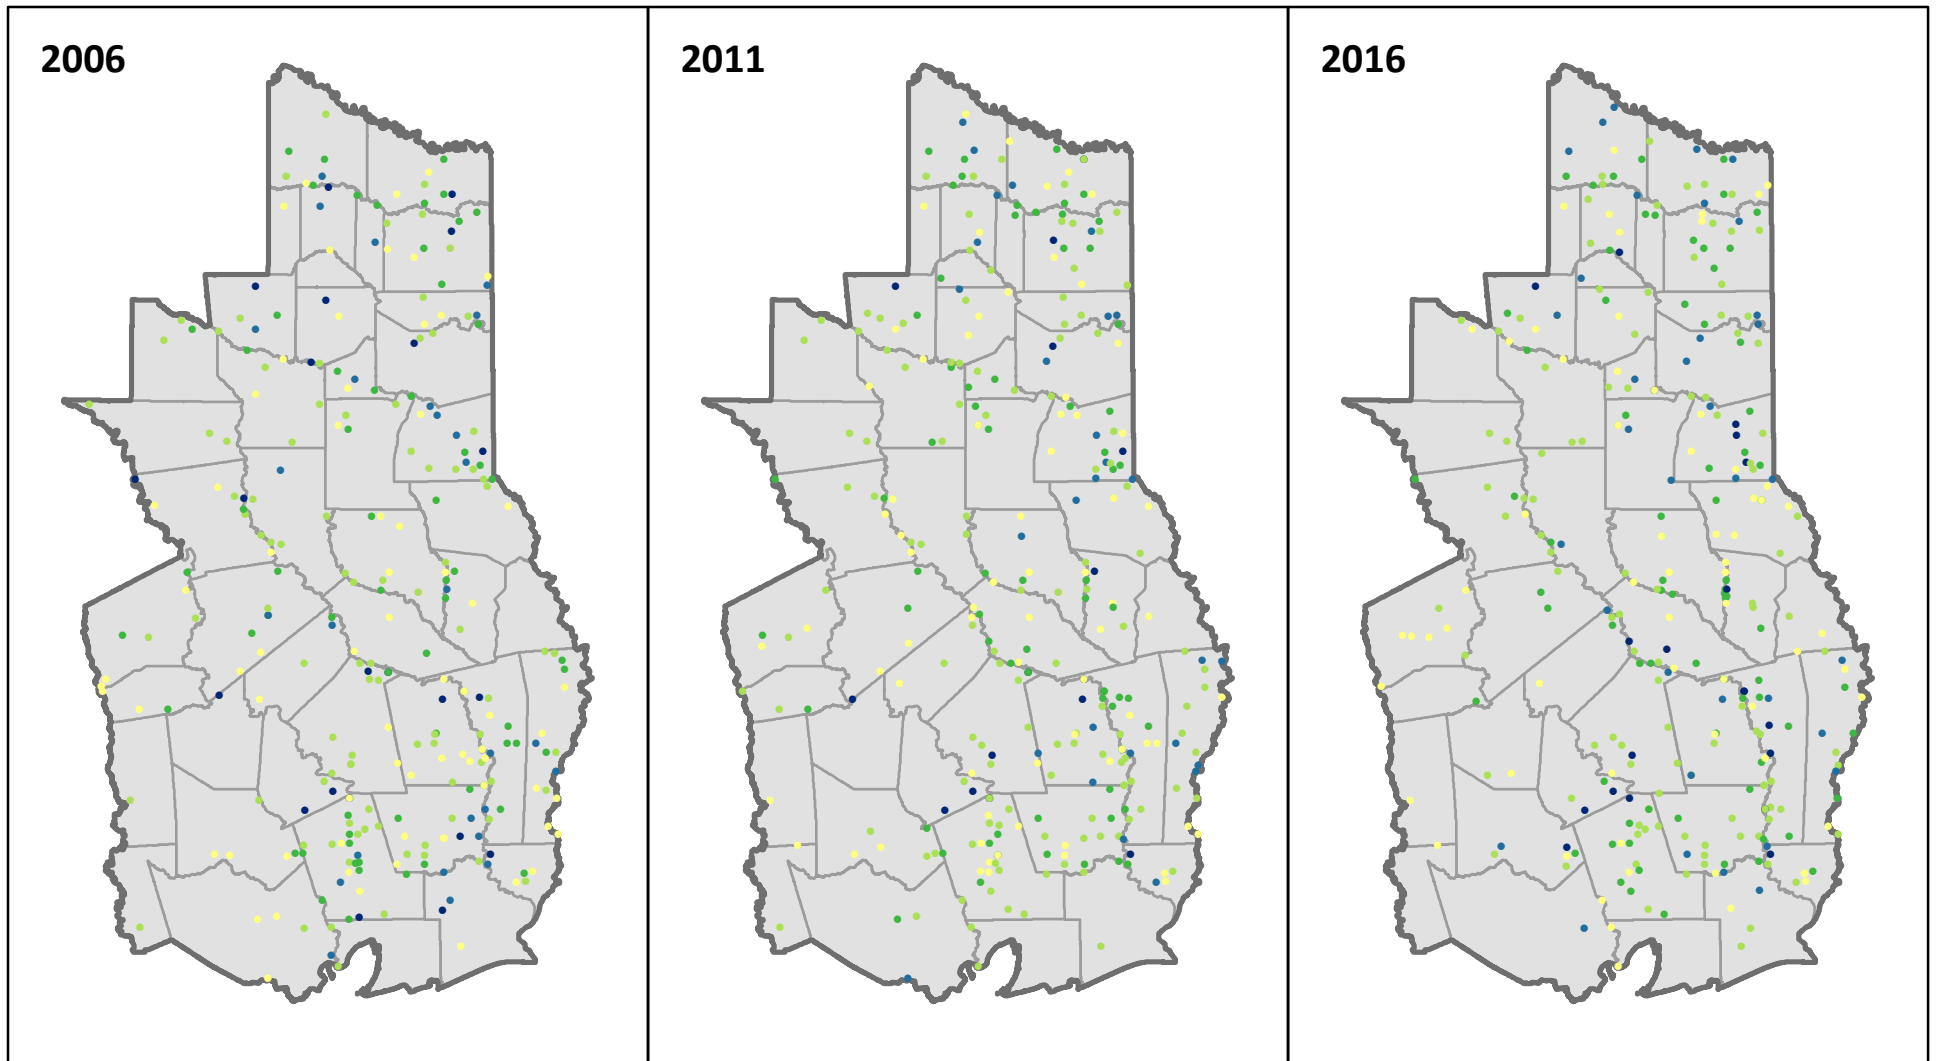

# All Live Stocking on Oak-Gum-Cypress Forest, 2006 to 2016

● 0 - 40   
 ● 41 - 60   
 ● 61 - 80   
 ● 81 - 100   
 ● 101 - 120

FIA plots in East Texas from 2006, 2011, and 2016 inventories. Stocking is percent stocking of all live trees at least 5 inches in diameter on oak-gum-cypress forest type group. If multiple types occurred on a plot, the one with the most area is shown.

Data downloaded from FIA DataMart (<http://www.fia.fs.fed.us/tools-data>)

Forest Inventory & Analysis <http://www.fia.fs.fed.us>

Map prepared by Rebekah Zehnder, Texas A&M Forest Service ([rzhender@tfs.tamu.edu](mailto:rzhender@tfs.tamu.edu))